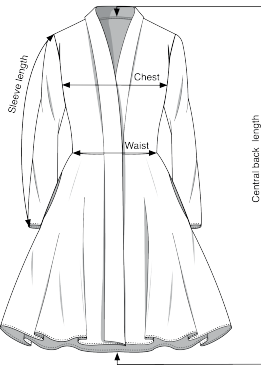

Measurements

Tory Wrap Coat

Garment measurements

Inches

MEASUREMENTS	XS	S	M	L	XL	XXL
BUST	37	39	43	47	51	55
WAIST	32	34	38	42	46	50
C. Back Total Length View A	31 1/4	31 3/8	31 1/2	31 5/8	31 3/4	31 7/8
C. Back Total Length View B	35 1/4	35 3/8	35 1/2	35 5/8	35 3/4	35 7/8
C. Back Total Length View C	54 7/8	55	55 1/8	55 1/4	55 3/8	55 1/2
Sleeve Length	23	23 1/2	23 7/8	24 1/4	24 5/8	25

Size chart

Inches

UK SIZE	4	6	8	10	12	14	16	18	20	22	24
EUROPEAN SIZE	32	34	36	38	40	42	44	46	48	50	52
US SIZE	0	2	4	6	8	10	12	14	16	18	20
MEASUREMENTS	XS	XS	S	S	M	M	L	L	XL	XL	XXL
Bust	30	31	33	35	37	39	41	43	45	47	49
Waist	23	24	26	28	30	32	34	36	38	40	42
Hips	33	34	36	38	40	42	44	46	48	50	52